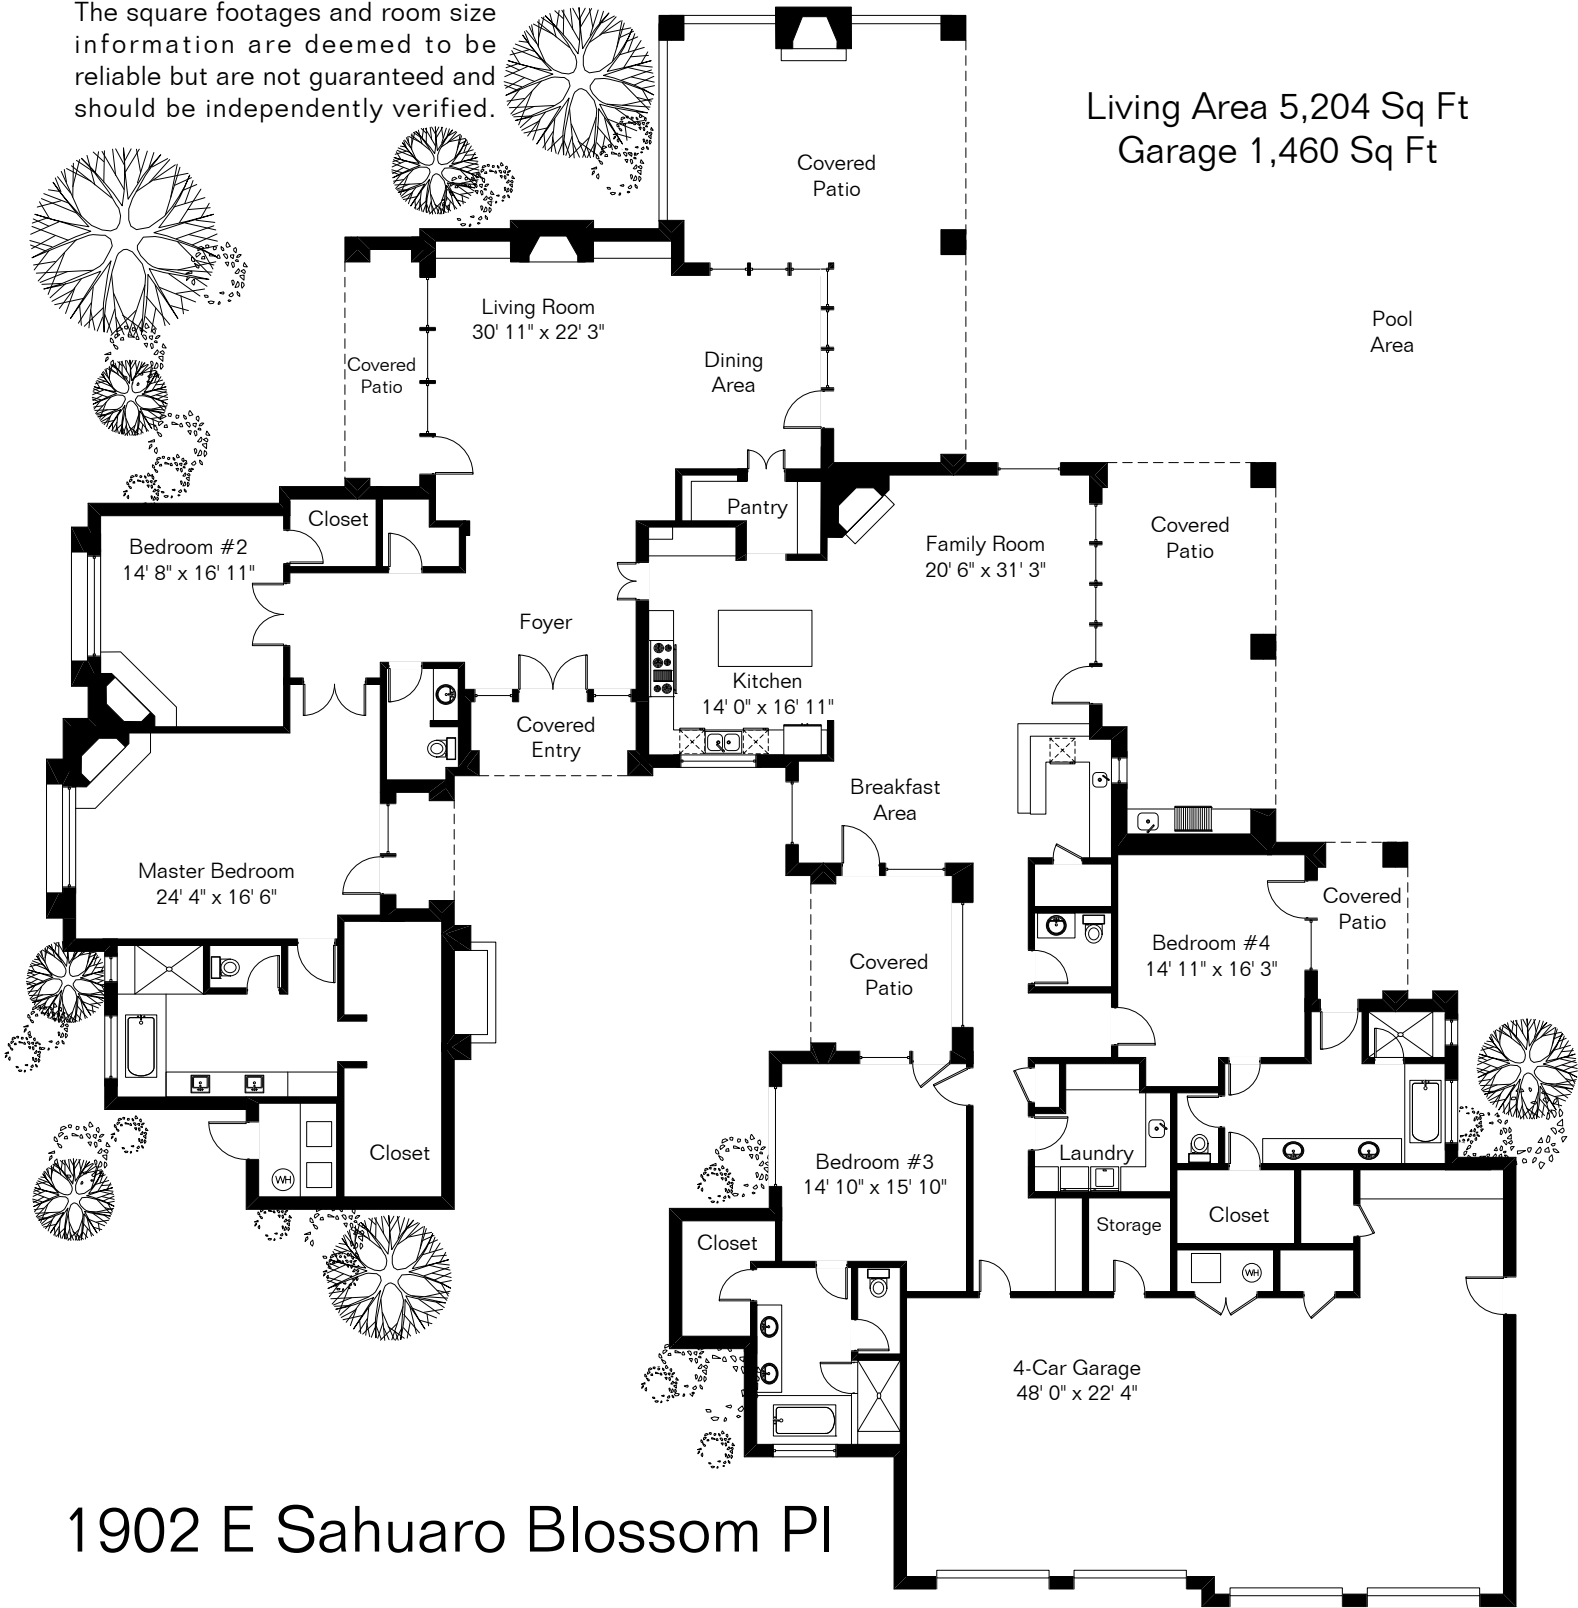

The square footages and room size information are deemed to be reliable but are not guaranteed and should be independently verified.

Living Area 5,204 Sq Ft
Garage 1,460 Sq Ft

1902 E Sahuaro Blossom Pl

Site Visit October 2008

0 ft. 6 ft. 10 ft. 20 ft.

Copyright 2017 Floor Plans First! LLC
All Rights Reserved.

www.FloorPlansFirst.com

Toll Free (877) 887-1500
Voice (520) 881-1500
Fax (520) 791-7701